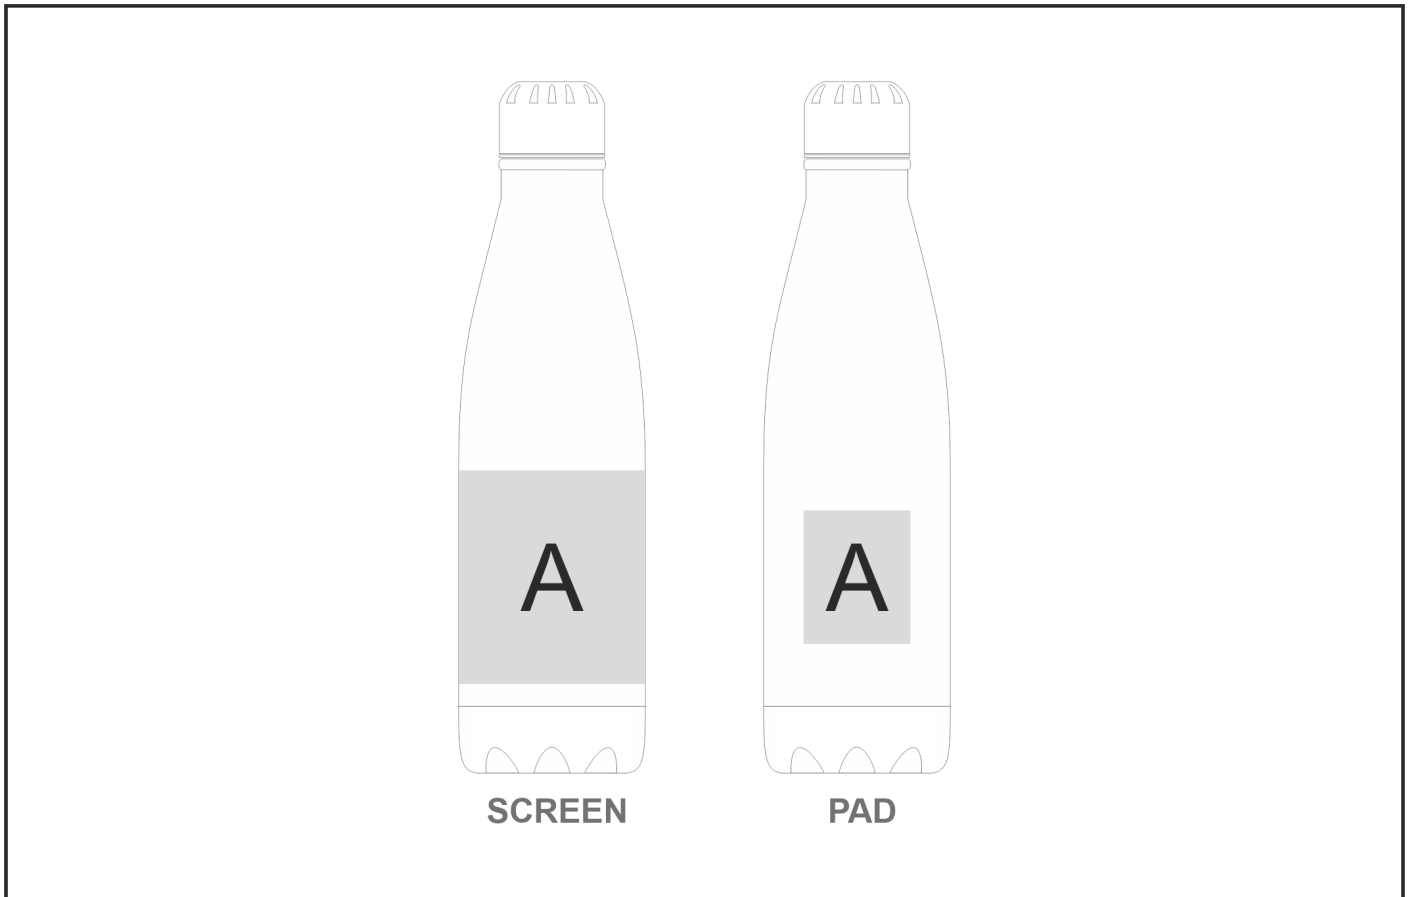

DR-AL-215-B

Burple Water Bottle - 650ml

Need to know:

- Includes 1-Colour, 1-Position Screen Wrap (setup fees apply)
- **Print Position & Alignment may be Inconsistent.**

Branding Options:

Position A

1. Screen Wrap (SW)
 - 1 Colour
 - Size: 180mm wide x 80mm high
2. Pad Printing (PC)
 - 4 Colours
 - Size: 40mm wide x 50mm high